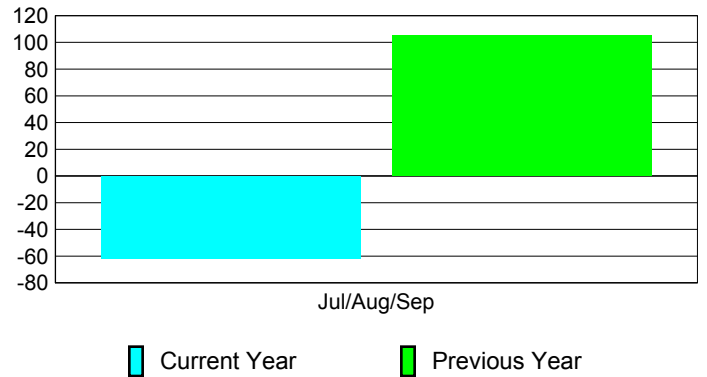

Comparison of Membership Gain/Loss

Current Year Compared to the Previous Year