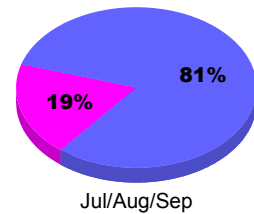

Membership Results
2010-2011

Membership
2009-2010

Month	Net Memb Goal	Actual New Memb	Actual Dropped Memb	Gain/Loss of Memb	Gain/Loss of Memb
Jul/Aug/Sep	67	38	-100	-62	105
Totals	67	38	-100	-62	105

Membership Results 2010-2011

Goal, New, Dropped, Gain/Loss

Comparison of Membership Gain/Loss

Current Year Compared to the Previous Year

Gender Comparison 2010-2011

Male Female