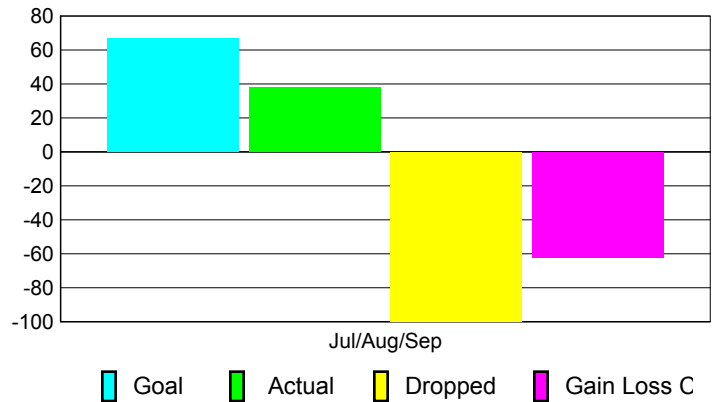

Membership Results 2010-2011

Goal, New, Dropped, Gain/Loss